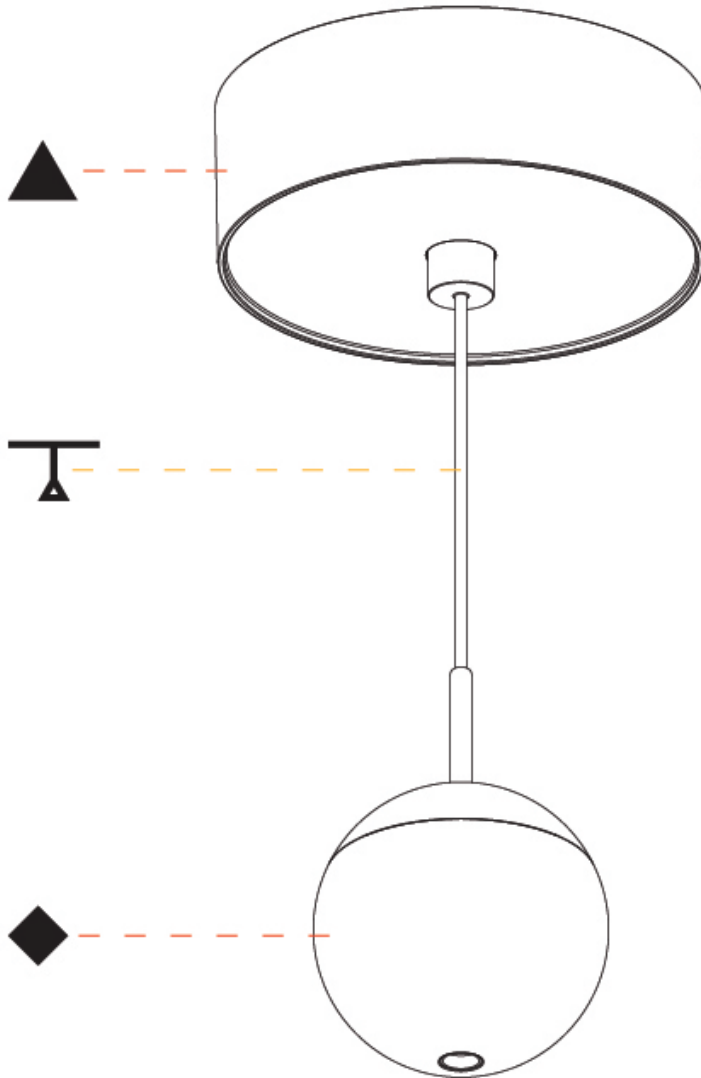

SNOOKER MONOPOINT SURFACE CANOPY SUSPENSION

A30827-

PROJECT

TYPE

SPECIFIER

QUANTITY

DATE

A